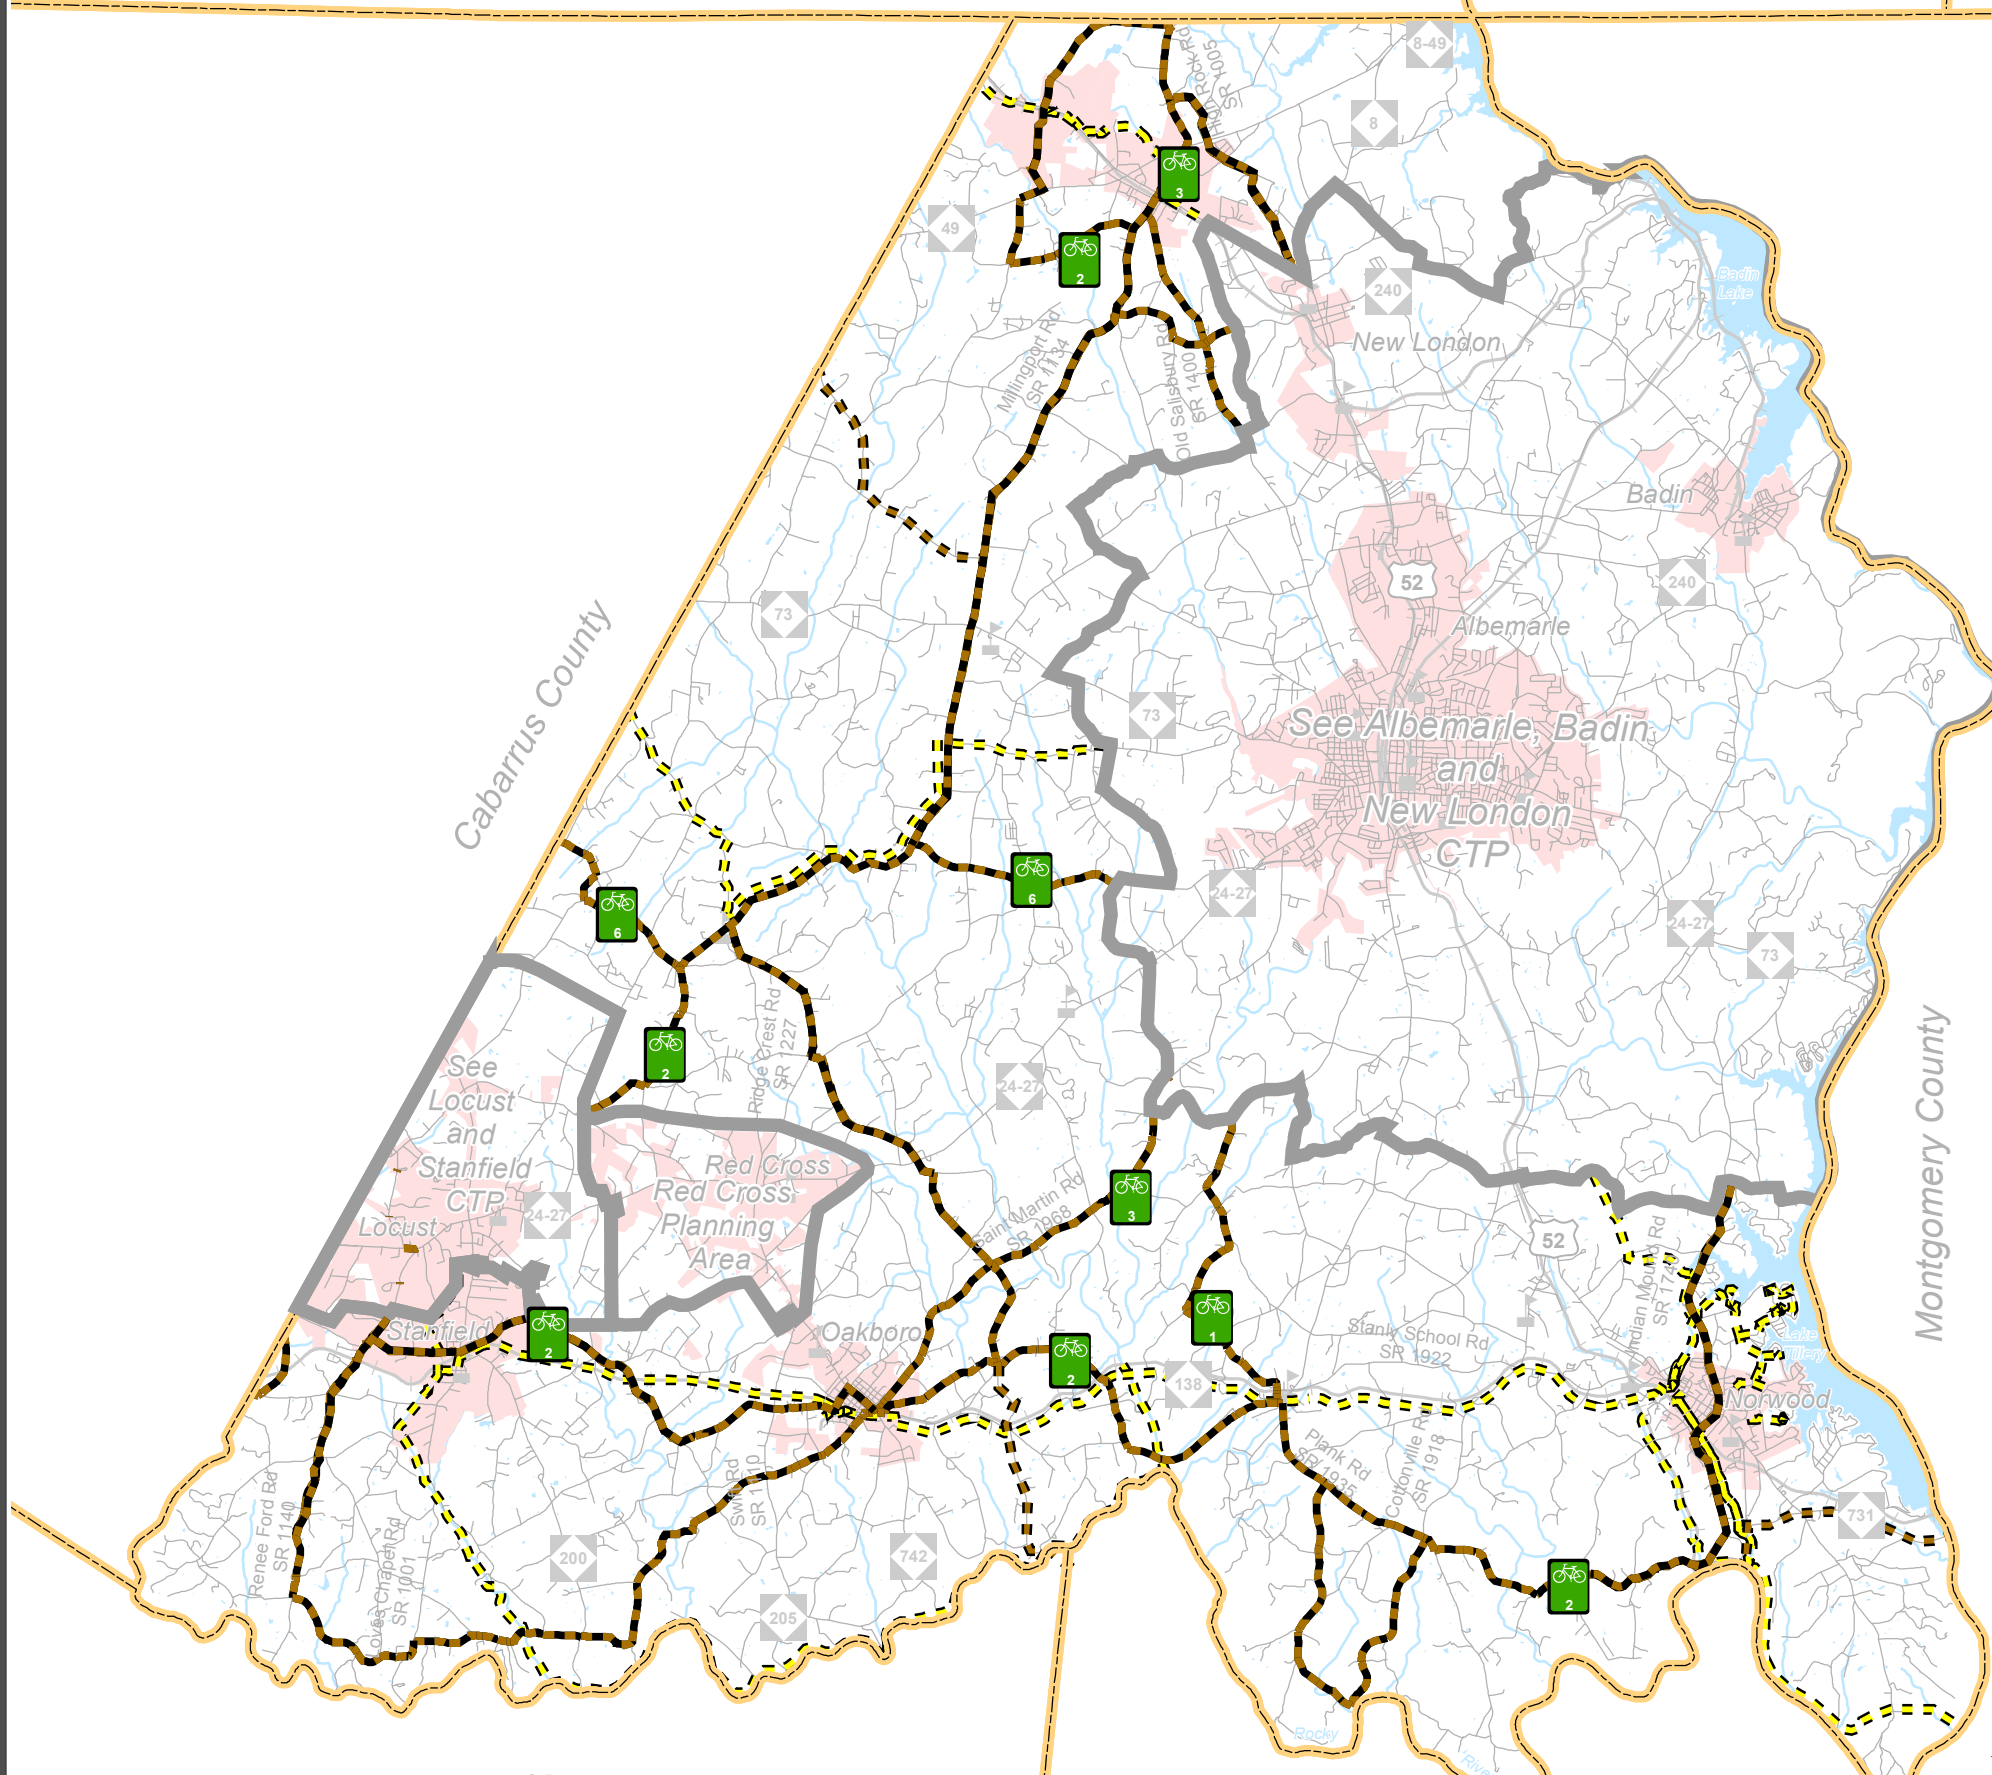

Rowan County

Davidson County

Bicycle Map

Stanly County North Carolina

Comprehensive Transportation Plan

Plan date: May 24, 2011

Cabarrus County

Montgomery County

Union County

Anson County

- On-road**
- Existing
 - Needs Improvement
 - Recommended

- Off-road**
- Existing
 - Needs Improvement
 - Recommended

- Multi-Use Paths**
- Existing
 - Needs Improvement
 - Recommended

- Existing Grade Separation
- Proposed Grade Separation

Sheet 4

Base map date: November 2008

Refer to CTP document for more details